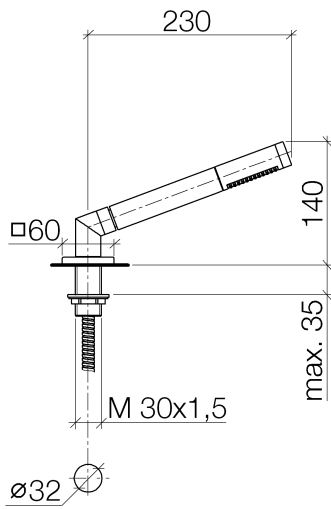

27 702 980

Fits: IMO, MEM, CL.1, CYO

- COMPACT RAIN, max. flow rate 6.8 l/min (at 3 bar)
- with anti-scale system
- rosette 60 x 60 mm
- hole diameter 32 mm
- metal shower hose 2250mm with integrated anti-twist protection

Two-piece design allows hose to later be changed without dismantling the fitting.

Intrinsic protection against back flow.

	Matte Black	27 702 980-33
	Chrome	27 702 980-00
	Brushed Platinum	27 702 980-06
	Platinum	27 702 980-08
	Dark Chrome	27 702 980-19
	Brushed Light Gold	27 702 980-27
	Brushed Durabronze (23kt Gold)	27 702 980-28
	Brushed Champagne (22kt Gold)	27 702 980-46
	Champagne (22kt Gold)	27 702 980-47
	Brushed Chrome	27 702 980-93
	Brushed Dark Platinum	27 702 980-99

27 702 980

Flow rate chart

Certificates

IAPMO_4976 (5). Belgaqua_21-383- WRAS_2209005.
27_8.

27 702 980

Parts for other finishes can be found here: [Chrome](#)

Spare parts list

No.	Item Number	Name	Quantity used	Delivery time
1	90 12 11 140 30-33	shower	1	30
2	04 24 04 287 00-33	nipple	1	30
3	90 14 20 002 00 90	seal	1	2
4	28 322 970-33	Metal shower hose 1/2" x 3/8" x 1750 mm - Matte Black	1	2
5	90 18 40 085 00 90	sleeve	1	2
6	09 27 68 003-33	rosette	1	30
7	09 30 01 090-07	sleeve	1	30
8	04 23 10 032 46 90	fixing set	1	2
9	09 30 11 060 90	disc	1	2
10	12 505 970 90	High pressure hose 1/2" x 3/8" x 500 mm -	1	2
11	90 24 03 168 00 90	nipple	1	2
12	04 24 04 187 00-33	nipple	1	30