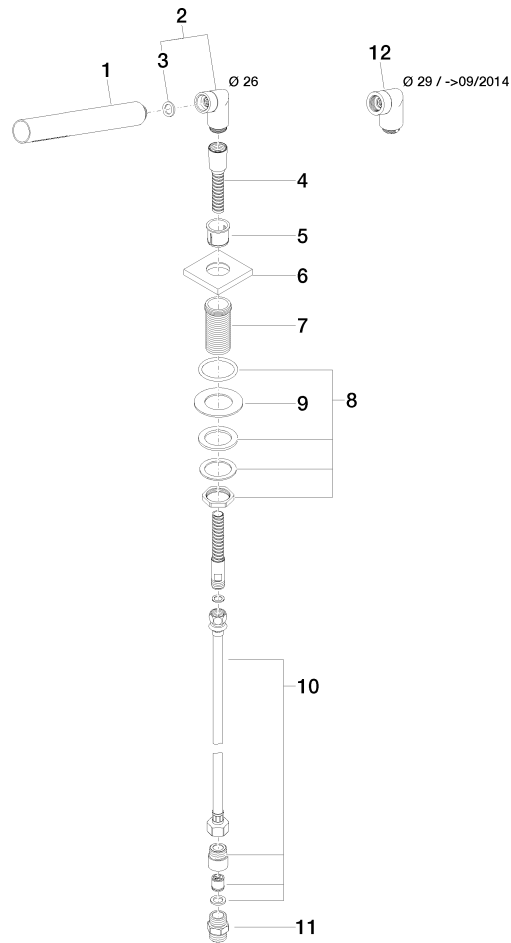

27 702 980

Fits: IMO, MEM, CL.1, CYO

- COMPACT RAIN, max. flow rate 6.8 l/min (at 3 bar)
- with anti-scale system
- rosette 60 x 60 mm
- hole diameter 32 mm
- metal shower hose 2250mm with integrated anti-twist protection

Two-piece design allows hose to later be changed without dismantling the fitting.

Intrinsic protection against back flow.

	Matte Black	27 702 980-33
	Chrome	27 702 980-00
	Brushed Platinum	27 702 980-06
	Platinum	27 702 980-08
	Dark Chrome	27 702 980-19
	Brushed Light Gold	27 702 980-27
	Brushed Durabronze (23kt Gold)	27 702 980-28
	Brushed Champagne (22kt Gold)	27 702 980-46
	Champagne (22kt Gold)	27 702 980-47
	Brushed Chrome	27 702 980-93
	Brushed Dark Platinum	27 702 980-99

27 702 980

Flow rate chart

Certificates

IAPMO_4976 (5). Belgaqua_21-383- WRAS_2209005.
27_8.

27 702 980

Parts for other finishes can be found here: [Chrome](#)

Spare parts list

No.	Item Number	Name	Quantity used	Delivery time
1	90 12 11 140 30-33	shower	1	30
2	04 24 04 287 00-33	nipple	1	30
3	90 14 20 002 00 90	seal	1	2
4	28 322 970-33	Metal shower hose 1/2" x 3/8" x 1750 mm - Matte Black	1	2
5	90 18 40 085 00 90	sleeve	1	2
6	09 27 68 003-33	rosette	1	30
7	09 30 01 090-07	sleeve	1	30
8	04 23 10 032 46 90	fixing set	1	2
9	09 30 11 060 90	disc	1	2
10	12 505 970 90	High pressure hose 1/2" x 3/8" x 500 mm -	1	2
11	90 24 03 168 00 90	nipple	1	2
12	04 24 04 187 00-33	nipple	1	30